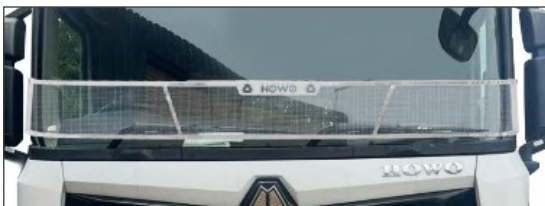

Part Number

HOWOMAXSSSG

Description

Howo MAX4 polished stainless steel screenguard