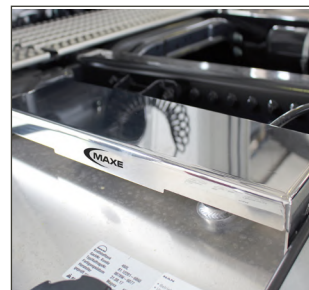

Part Number

SITRAK550L

Description

Sitrak 550L fuel tank guard