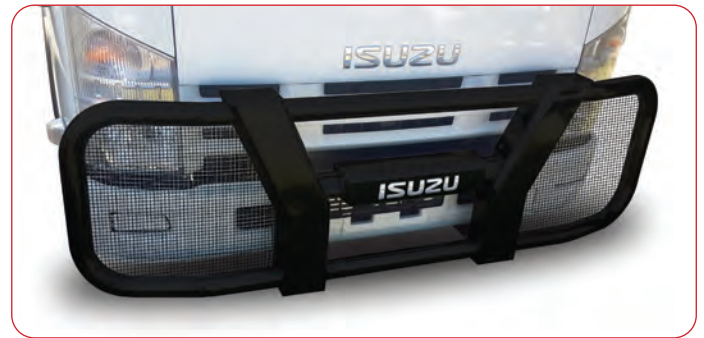

Part Number: ISUZU N BTB L2

Fits Models: NLR 150, NMR 250