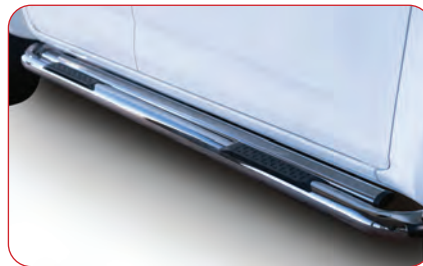

Part Number: 51061