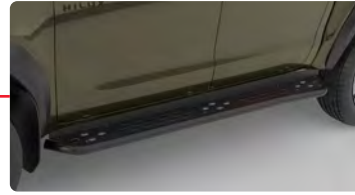

LEGEND

MAXE HONEYCOMB BLACK STAINLESS STEEL RANGE VISUALS

TOYOTA

LEAD THE WAY

FRONT AND SIDE VIEW

SIDE STEPS