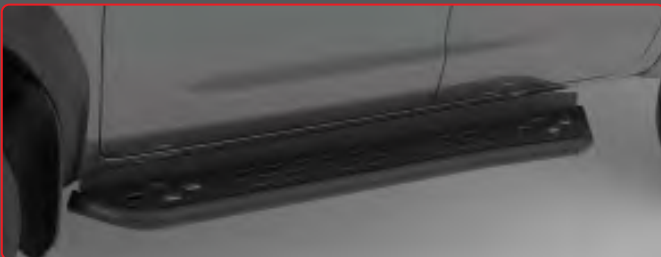

TOYOTA

LEAD THE WAY

Double Cab

Part Number: PN1500K050

Xtra Cab

Part Number: PN1500K040

Single Cab

Part Number: PN1500K030