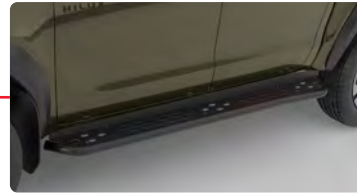

SIDE STEPS

LOW NUDGE BAR

UNDER GUARD
AVAILABLE IN
RED, BLACK OR SILVER

BACK VIEW

LONG LEG STYLING BAR &
TONNEAU COVER

SHORT LEG STYLING BAR &
TONNEAU COVER

DUST DEFENCE KIT

LEGEND