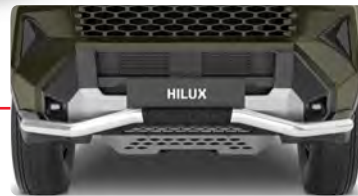

SIDE STEPS

LOW NUDGE BAR

UNDER GUARD
AVAILABLE IN
RED, BLACK OR SILVER

BACK VIEW

LONG LEG STYLING BAR &
TONNEAU COVER

SHORT LEG STYLING BAR &
TONNEAU COVER

DUST DEFENCE KIT

LEGEND