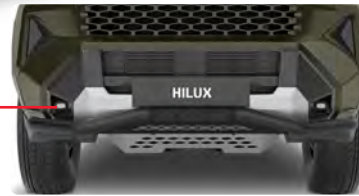

MAXE HONEYCOMB BLACK STAINLESS STEEL RANGE VISUALS

TOYOTA

LEAD THE WAY

FRONT AND SIDE VIEW

SIDE STEPS

UNDER GUARD
AVAILABLE IN
RED, BLACK OR SILVER

LOW NUDGE BAR

BACK VIEW