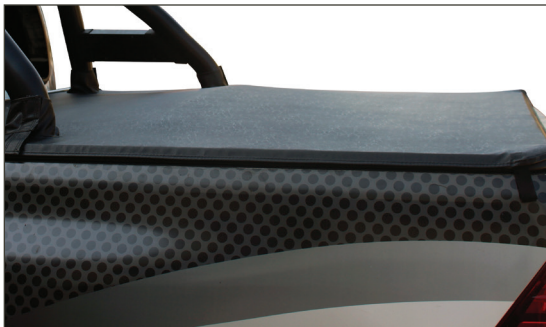

Part Number MLA-TCDC-GD6

Description

Hilux double cab sportsbar compatible tonneau cover.

Part Number MLA-TCXC-GD6

Description

Hilux extended cab sportsbar compatible tonneau cover.