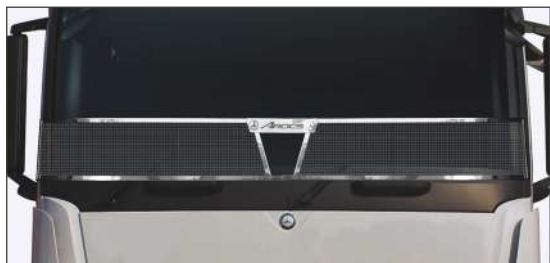

POLISHED AND BLACK COATED STAINLESS STEEL

Part Number

ACTROS NP4 WB SSSG

Description

Mercedes Actros NP4 and NP5 wide body stainless steel screenguard