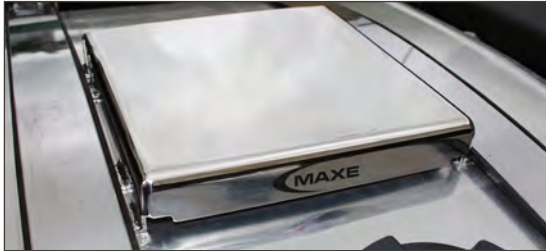

Part Number

TGM 150L

Description

MAN TGM fuel tank guard - 150L