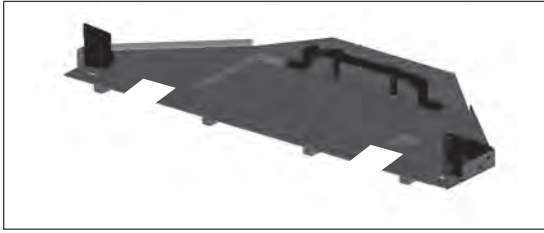

POLISHED AND BLACK COATED STAINLESS STEEL

Part Number

TGS TG3 SG

Description

MAN TG3 Sump Guard - 26 / 27 ton series