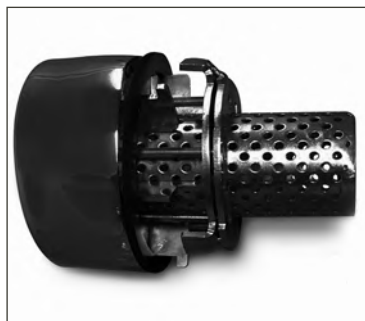

POLISHED AND BLACK COATED STAINLESS STEEL

External