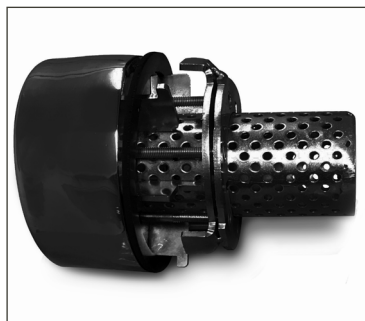

POLISHED AND BLACK COATED STAINLESS STEEL

External