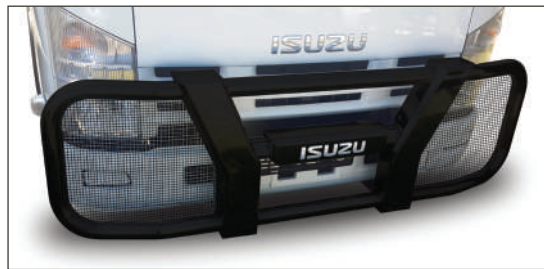

POLISHED AND BLACK COATED STAINLESS STEEL

FITS MODELS: NPR275, 300 & 400, NPS 300, NQR 500, NPS 300 4X4

Part Number

ISUZU N SSTB L2

Manual fit required

Description

Isuzu N-series (NPR275, 300 & 400, NPS 300 NQR 500, NPS 300 4x4) polished stainless steel truck bar

Part Number

ISUZU N BTB L2

Manual fit required

Description

Isuzu N-series (NPR275, 300 & 400, NPS 300 NQR 500, NPS 300 4x4) black coated stainless steel truck bar

FITS MODELS: NLR 150, NMR 250, NMR 250 SWB AMT, NMR 250 CREW AMT

Part Number

ISUZU NDT SSTB L2

Description

Isuzu N-series small cab double tube polished stainless steel truck bar

Part Number

ISUZU NDT BTB L2

Description

Isuzu N-series small cab double tube black coated stainless steel truck bar

Part Number

NPR NPS NQR SSSG

Description

Isuzu NPR, NPS, NQR stainless steel screenguard

Part Number

NPR NPS NQR BSG

Description

Isuzu NPR, NPS, NQR black coated screenguard

FOR MORE INFORMATION CONTACT:

- Tel: (031) 713 2200
- Email: sales@maxe.co.za
- Web: www.maxe.co.za
- WhatsApp: 0790312085