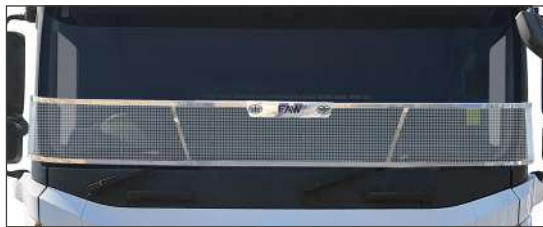

Part Number

FAW8140SSSG

Description

FAW 8.140 stainless steel screenguard