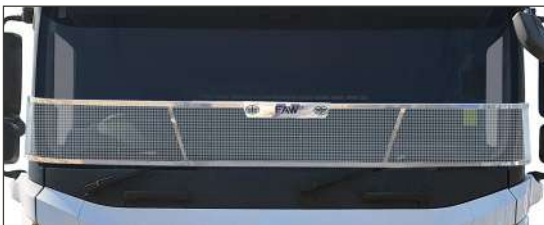

Part Number

FAW15220SSSG

Description

FAW JK6 15.220, JK6 15.240 and JK6 16.260 stainless steel screenguard