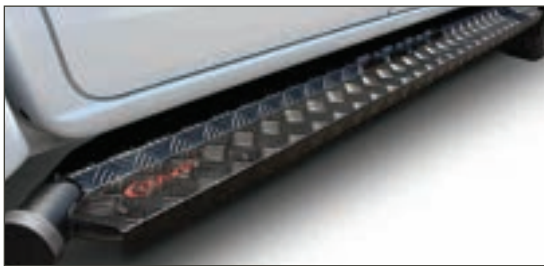

Fits: double, extended & single cab

Description

Hilux GD6 black coated stainless steel sportsbar with branded side tubes

Part Number UNI-BSRUNB

Description

Hilux black coated stainless steel running board with black coated aluminium treadplate for double cab (excludes fitting kit)